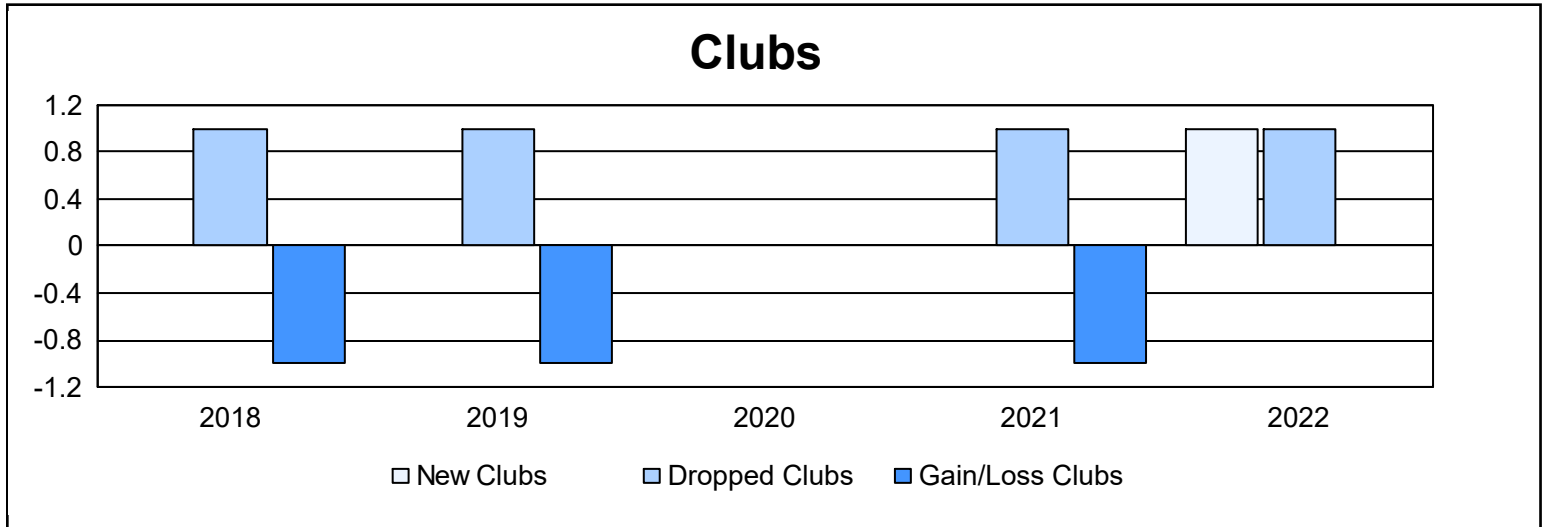

Year	New Clubs	Dropped Clubs	Gain/ Loss Clubs	New Members	Charter Members	Reinstate Members	Transfer Members	Total Member Added	Total Members Dropped	Gain/ Loss Members
2017-2018	0	1	-1	100	0	1	22	123	171	-48
2018-2019	0	1	-1	105	2	2	3	112	114	-2
2019-2020	0	0	0	87	0	0	9	96	138	-42
2020-2021	0	1	-1	43	1	0	9	53	90	-37
2021-2022	1	1	0	92	29	0	7	128	119	9
<b>Average</b>	<b>0</b>	<b>1</b>	<b>-1</b>	<b>85</b>	<b>6</b>	<b>1</b>	<b>10</b>	<b>102</b>	<b>126</b>	<b>-24</b>

### Membership Composition June 2022 Cumulative