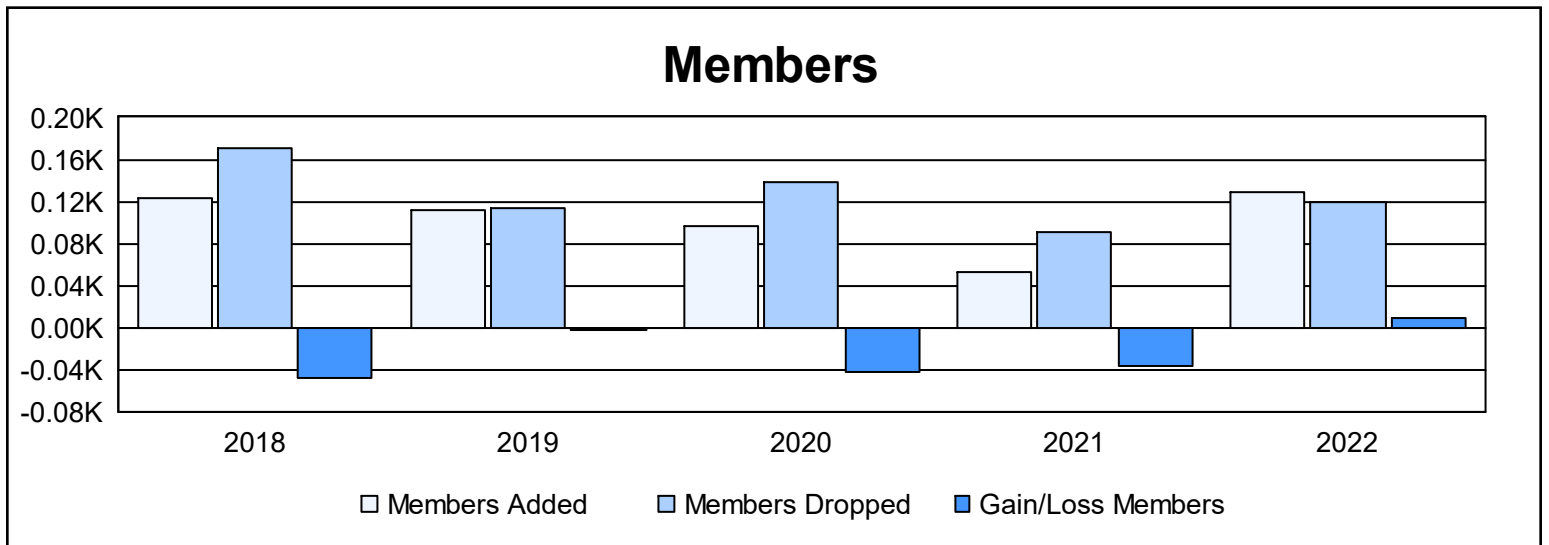

Year	New Clubs	Dropped Clubs	Gain/ Loss Clubs	New Members	Charter Members	Reinstate Members	Transfer Members	Total Member Added	Total Members Dropped	Gain/ Loss Members
2017-2018	0	1	-1	100	0	1	22	123	171	-48
2018-2019	0	1	-1	105	2	2	3	112	114	-2
2019-2020	0	0	0	87	0	0	9	96	138	-42
2020-2021	0	1	-1	43	1	0	9	53	90	-37
2021-2022	1	1	0	92	29	0	7	128	119	9
<b>Average</b>	<b>0</b>	<b>1</b>	<b>-1</b>	<b>85</b>	<b>6</b>	<b>1</b>	<b>10</b>	<b>102</b>	<b>126</b>	<b>-24</b>

### Membership Composition June 2022 Cumulative